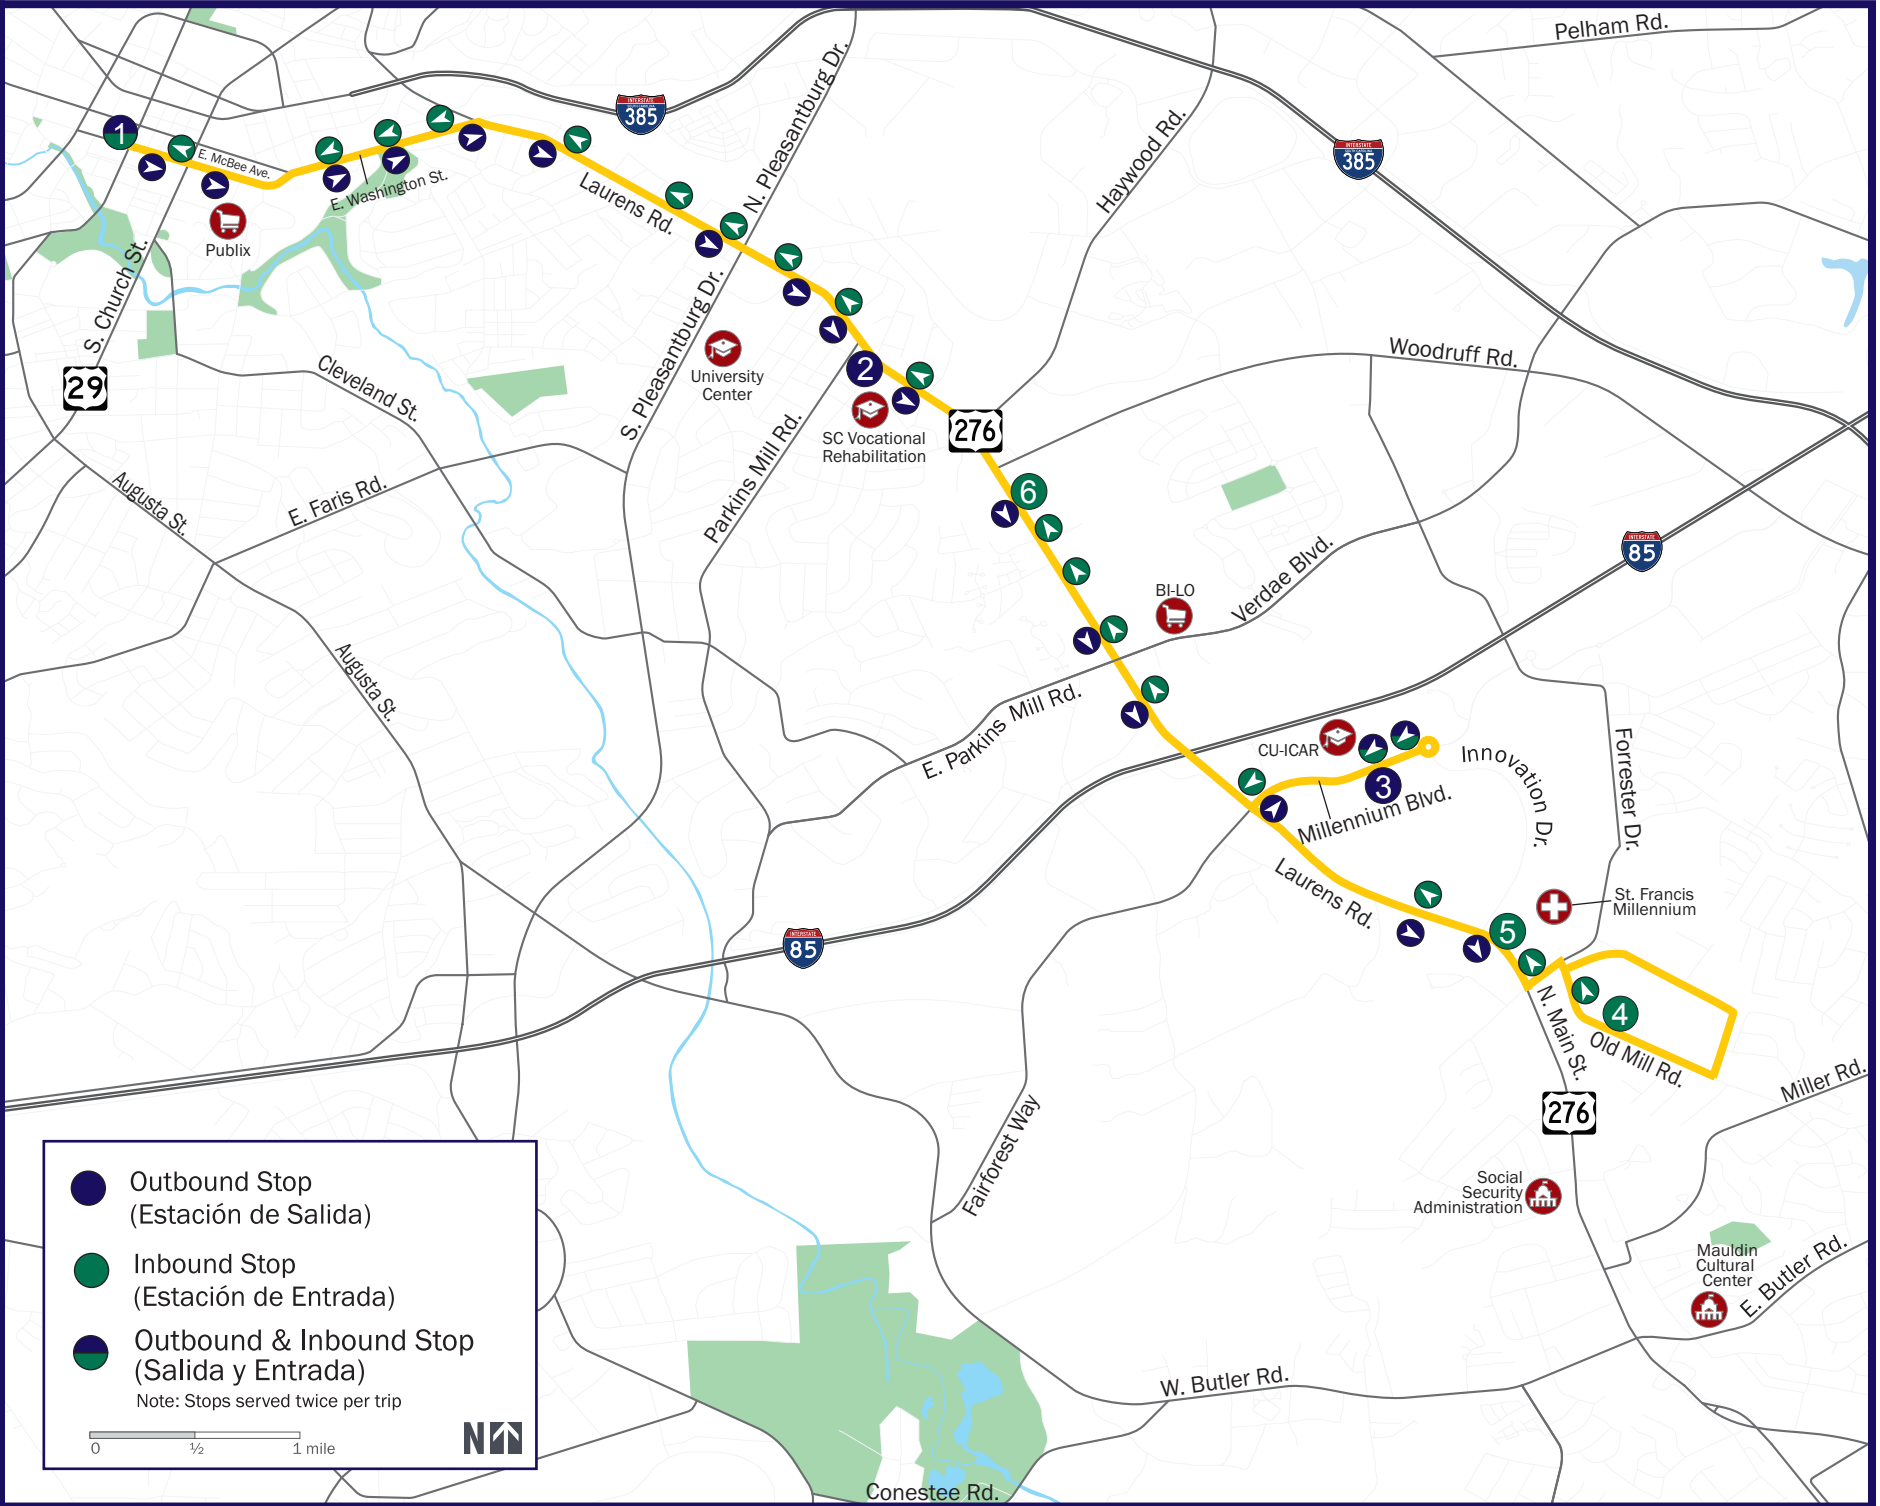

Route Timetables

Which Route Should I Take?

ROUTE 510

Map and Timetable

Monday - Friday (lunes - viernes)						
1	2	3	4	5	6	1
Greenlink Transit Center	Laurens Rd. & Parkins Mill Rd.	Millennium Blvd. & Research Dr.	510 & 601 Connection	Laurens Rd. & Innovation Dr.	Laurens Rd. & Woodruff Rd.	Greenlink Transit Center
5:30a	5:39a	5:46a	5:57a	6:03a	6:15a	6:27a
6:30	6:39	6:46	6:57	7:03	7:15	7:27
7:30	7:39	7:46	7:57	8:03	8:15	8:27
8:30	8:39	8:46	8:57	9:03	9:15	9:27
9:30	9:39	9:46	9:57	10:03	10:15	10:27
10:30	10:39	10:46	10:57	11:03	11:15	11:27
11:30	11:39	11:46	11:57	12:03p	12:15p	12:27p
12:30p	12:39p	12:46p	12:57p	1:03	1:15	1:27
1:30	1:39	1:46	1:57	2:03	2:15	2:27
2:30	2:39	2:46	2:57	3:03	3:15	3:27
3:30	3:39	3:46	3:57	4:03	4:15	4:27
4:30	4:39	4:46	4:57	5:03	5:15	5:27
5:30	5:39	5:46	5:57	6:03	6:15	6:27
6:30	6:39	6:46	6:57	7:03	7:15	7:27
7:30	7:39	7:46	7:57	8:03	8:15	8:27
8:30	8:39	8:46	8:57	9:03	9:15	9:27
9:30	9:39	9:46	9:57	10:03	10:15	10:27
10:30	10:39	10:46	10:57	11:03	11:15	11:27

Saturday (sabado)						
1	2	3	4	5	6	1
Greenlink Transit Center	Laurens Rd. & Parkins Mill Rd.	Millennium Blvd. & Research Dr.	510 & 601 Connection	Laurens Rd. & Innovation Dr.	Laurens Rd. & Woodruff Rd.	Greenlink Transit Center
8:30a	8:39a	8:46a	8:57a	9:03a	9:15a	9:27a
9:30	9:39	9:46	9:57	10:03	10:15	10:27
10:30	10:39	10:46	10:57	11:03	11:15	11:27
11:30	11:39	11:46	11:57	12:03p	12:15p	12:27p
12:30p	12:39p	12:46p	12:57p	1:03	1:15	1:27
1:30	1:39	1:46	1:57	2:03	2:15	2:27
2:30	2:39	2:46	2:57	3:03	3:15	3:27
3:30	3:39	3:46	3:57	4:03	4:15	4:27
4:30	4:39	4:46	4:57	5:03	5:15	5:27
5:30	5:39	5:46	5:57	6:03	6:15	6:27

SHOPPING

Cherrydale Shopping Center	Route 503
Haywood Mall	Route 509 / 602
Laurens Rd	Route 510
Magnolia Park / Greenridge	Route 602

TRANSPORTATION

Amtrak	Route 503
Swamp Rabbit Trail	Route 501 / 503 / 506

Note: Stops served twice per trip

0 1/2 1 mile

Conestee Rd.