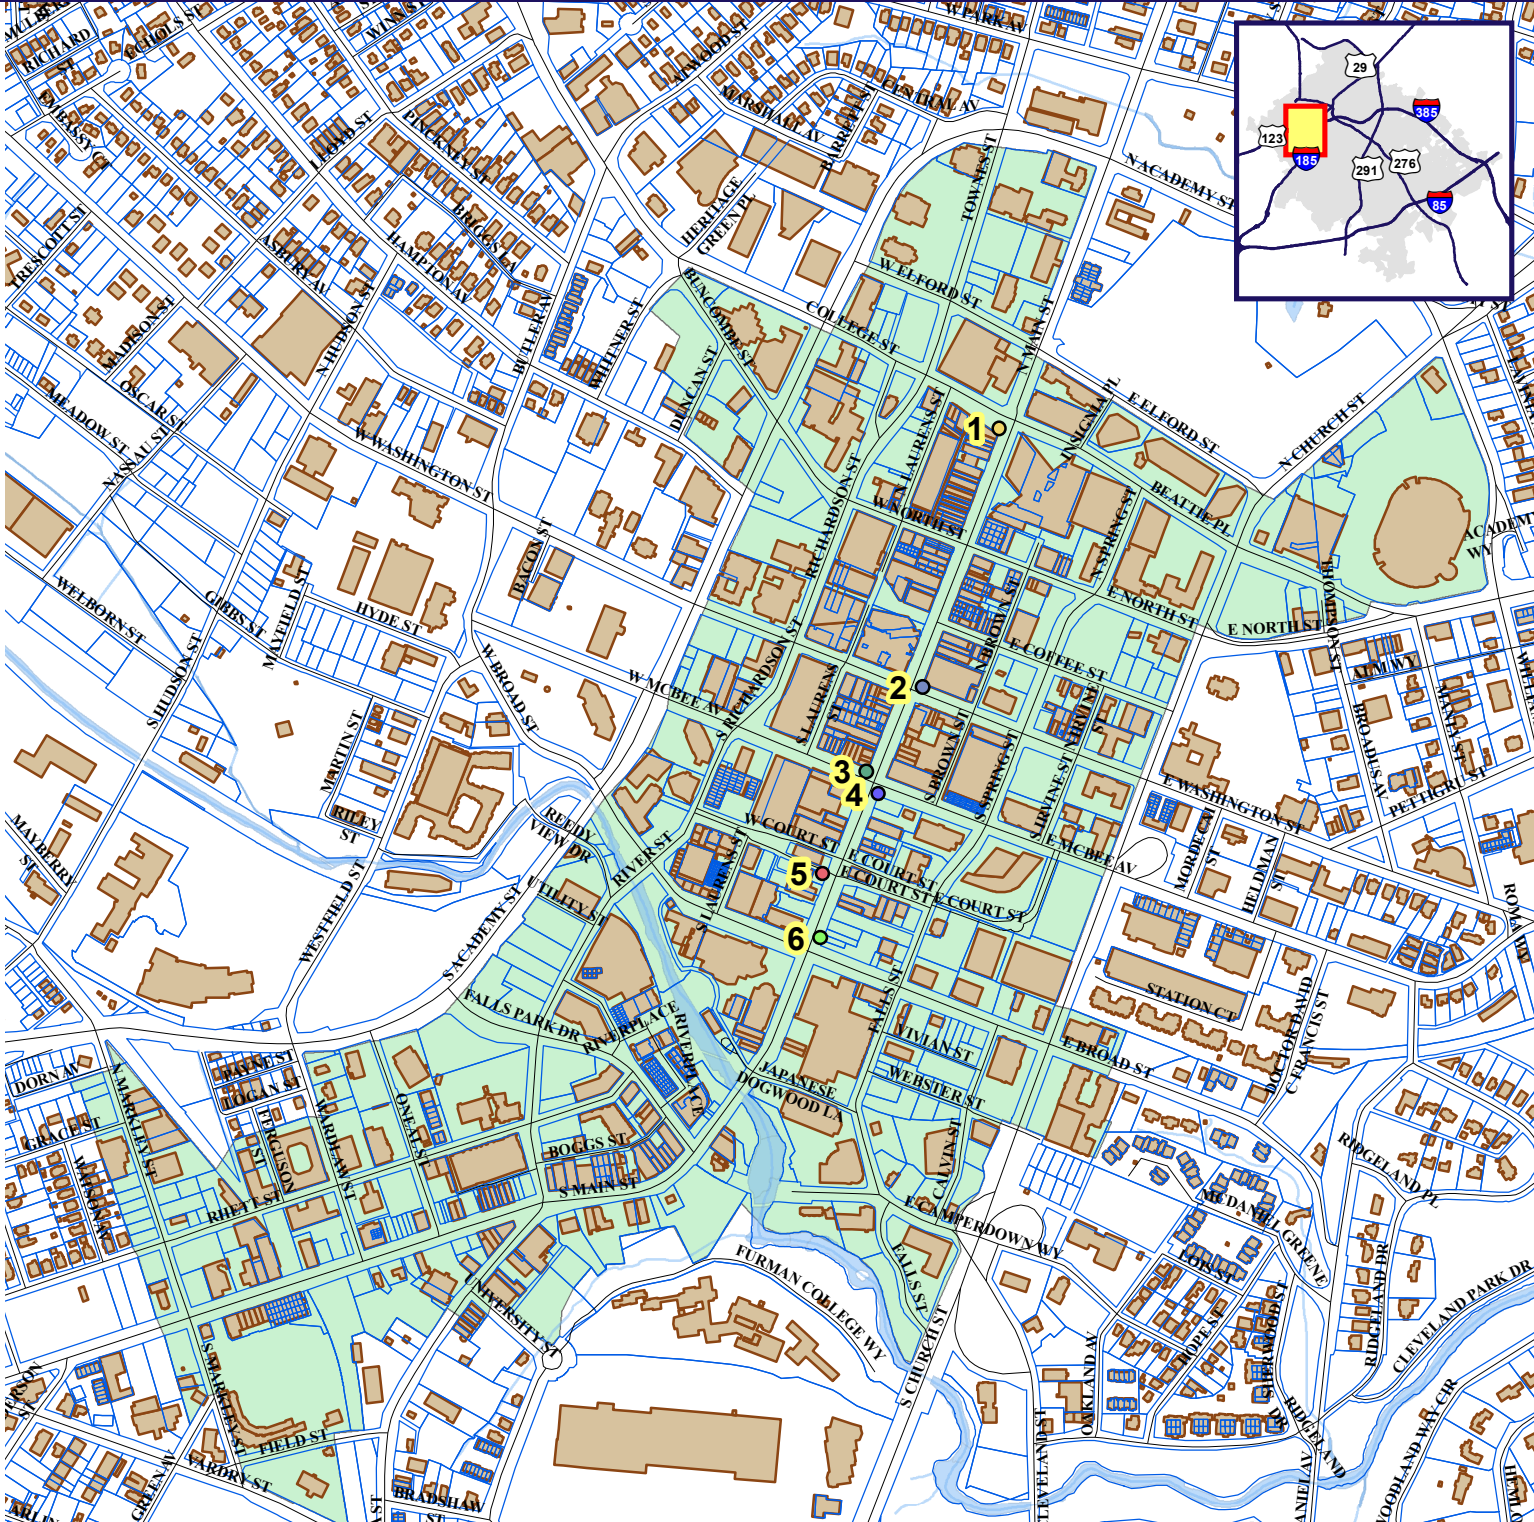

Vendor Cart Locations in the CBD

Vendor Locations

- (1) NW corner of College St and N Main St
- (2) NE corner of N Main St and E Washington St
- (3) NW corner of W McBee St and S Main St
- (4) SE corner on S Main and E McBee Av
- (5) SW corner of W Court St and S Main St
- (6) NE corner of S Main St and E Broad St

- Street Centerlines
- Buildings
- Lakes and Ponds
- Rivers and Streams
- CBD

Reasonable efforts have been made to ensure the accuracy of this map. The City of Greenville expressly disclaims any responsibility or liability with regard to the use of this map.
 This is not a land survey.
 Copyright: The City of Greenville, SC 2016

Created by: jmcleroy
 Date: 12/2/2016
 Name: Hotdog vendors_10_3_1

Location Map